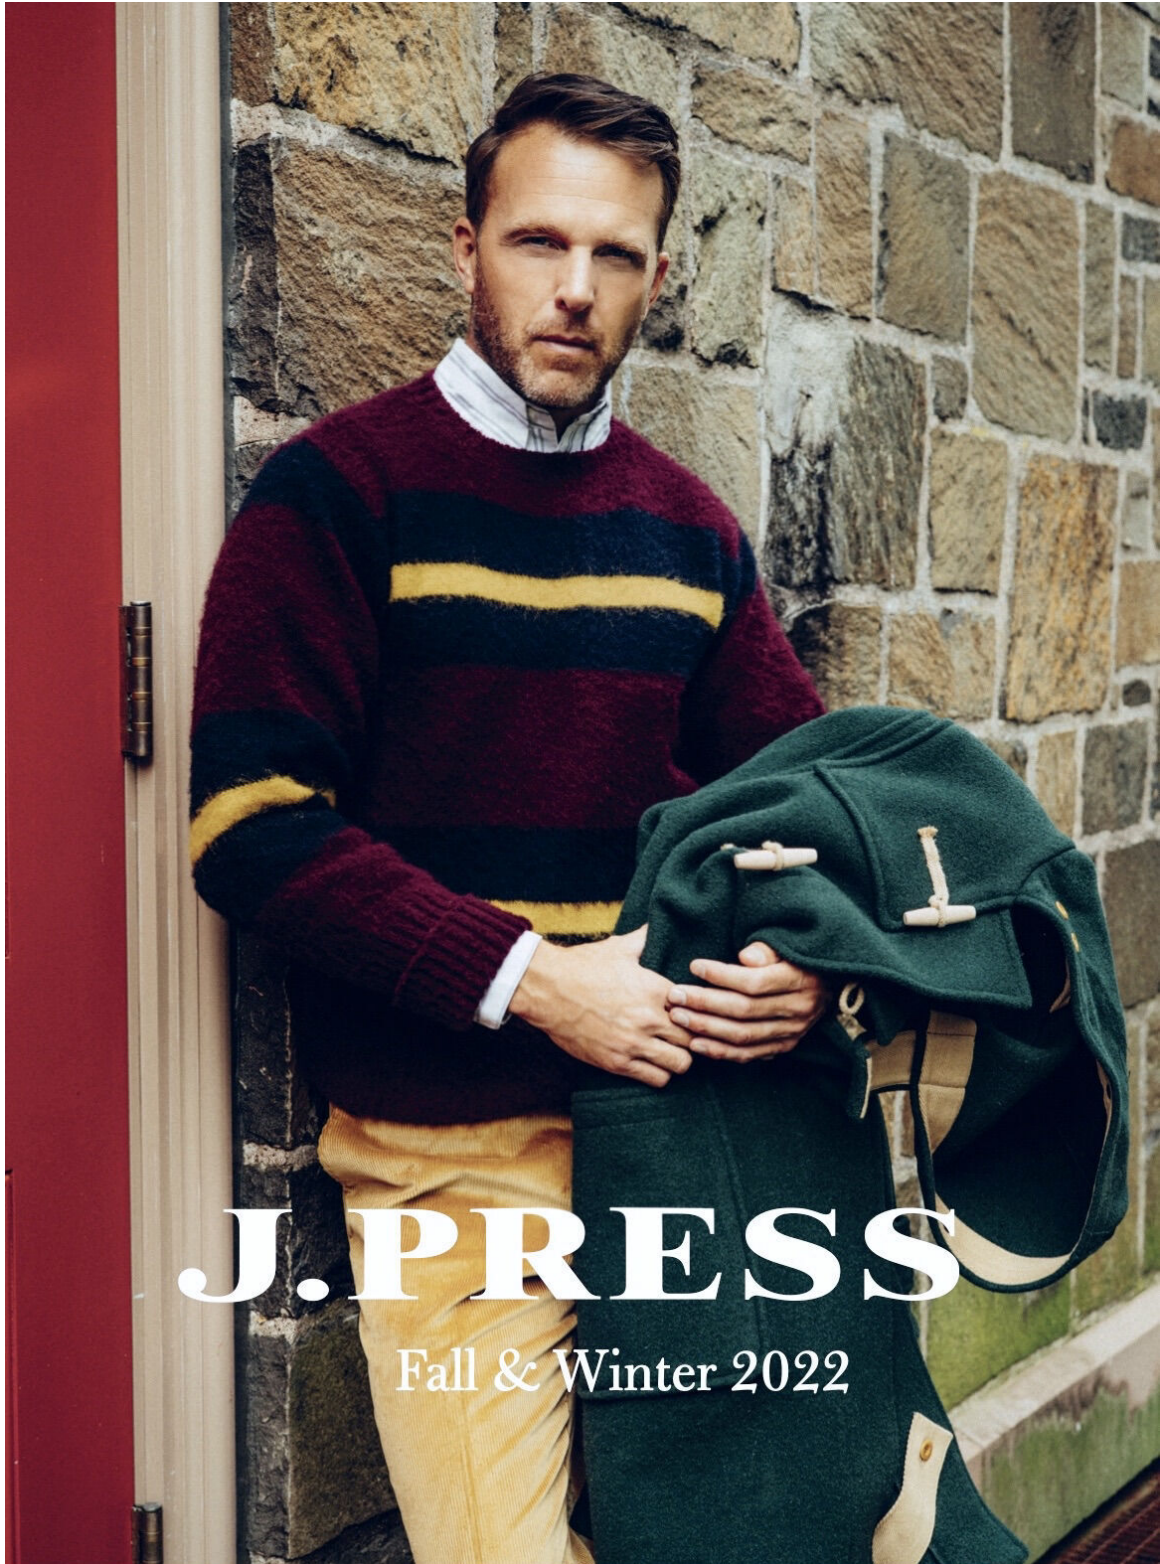

TIM RYAN

height 186 cm · bust 101 cm · waist 81 cm · suit 50
shoes size 42 · hair dark blonde · eyes blue