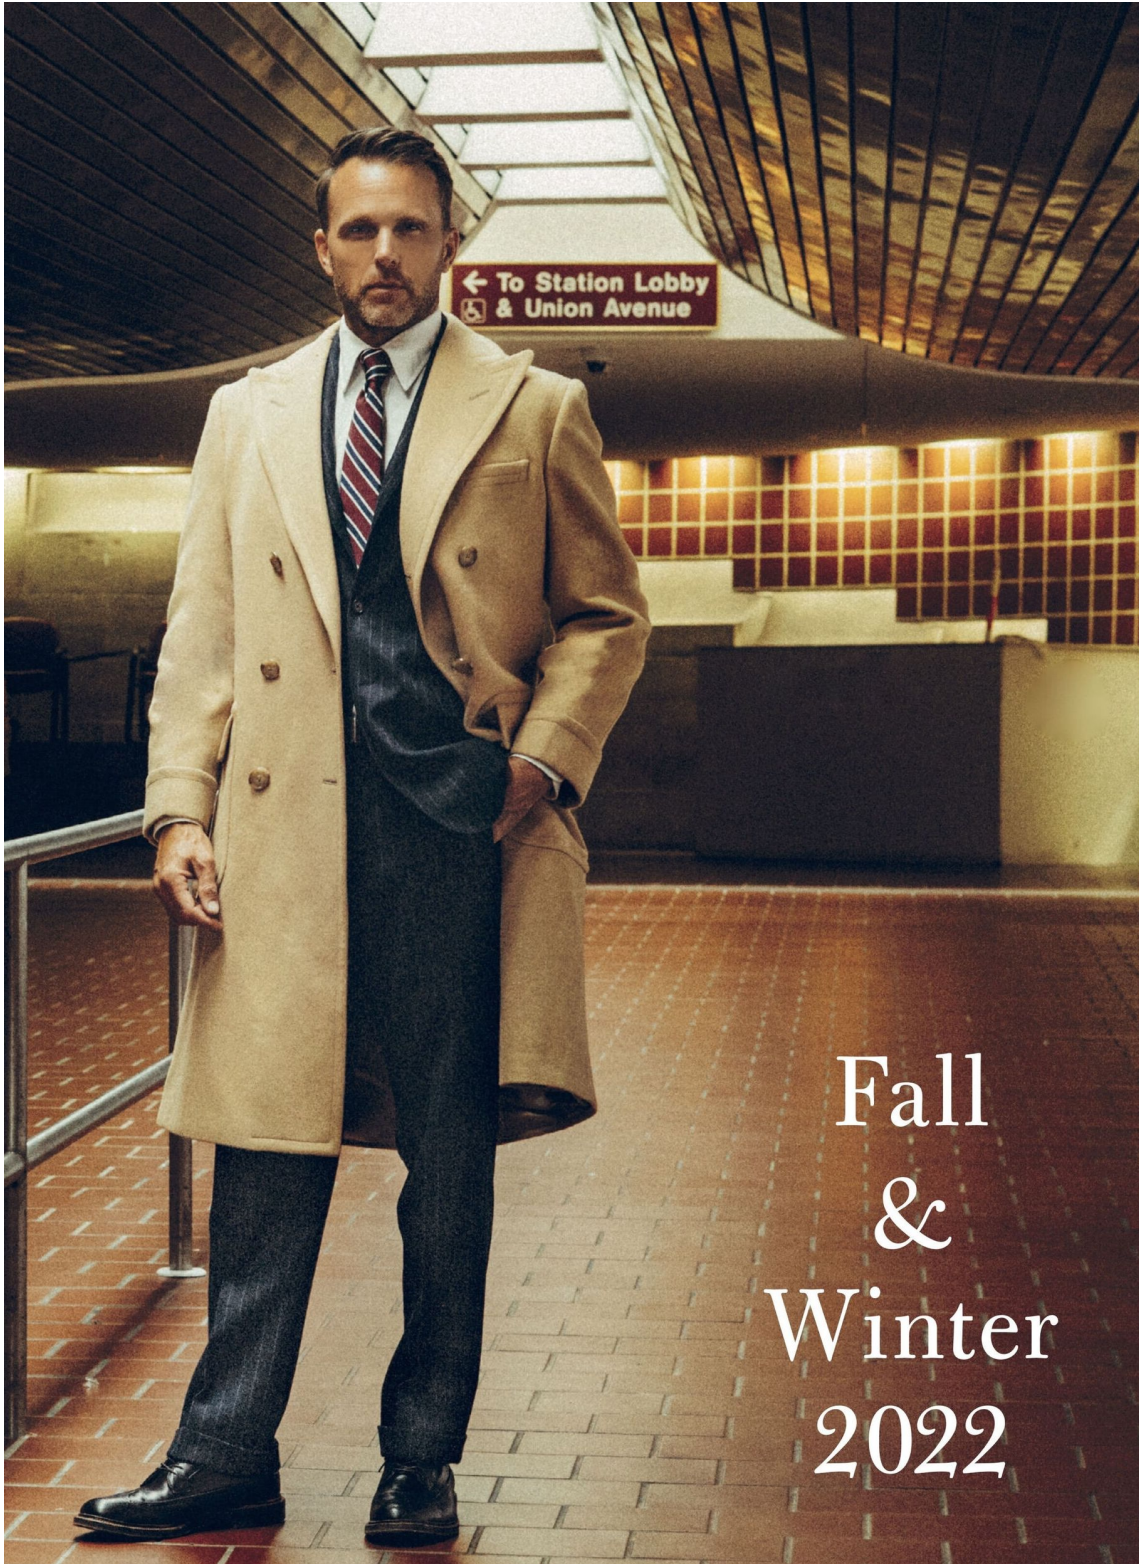

KNOW WHEN TO
LOOSEN UP.

*Enjoy effortless style with
our spring sportswear.*

DavidDonahue.com

MGM
MODELS

TIM RYAN

height 186 cm · bust 101 cm · waist 81 cm · suit 50
shoes size 42 · hair dark blonde · eyes blue